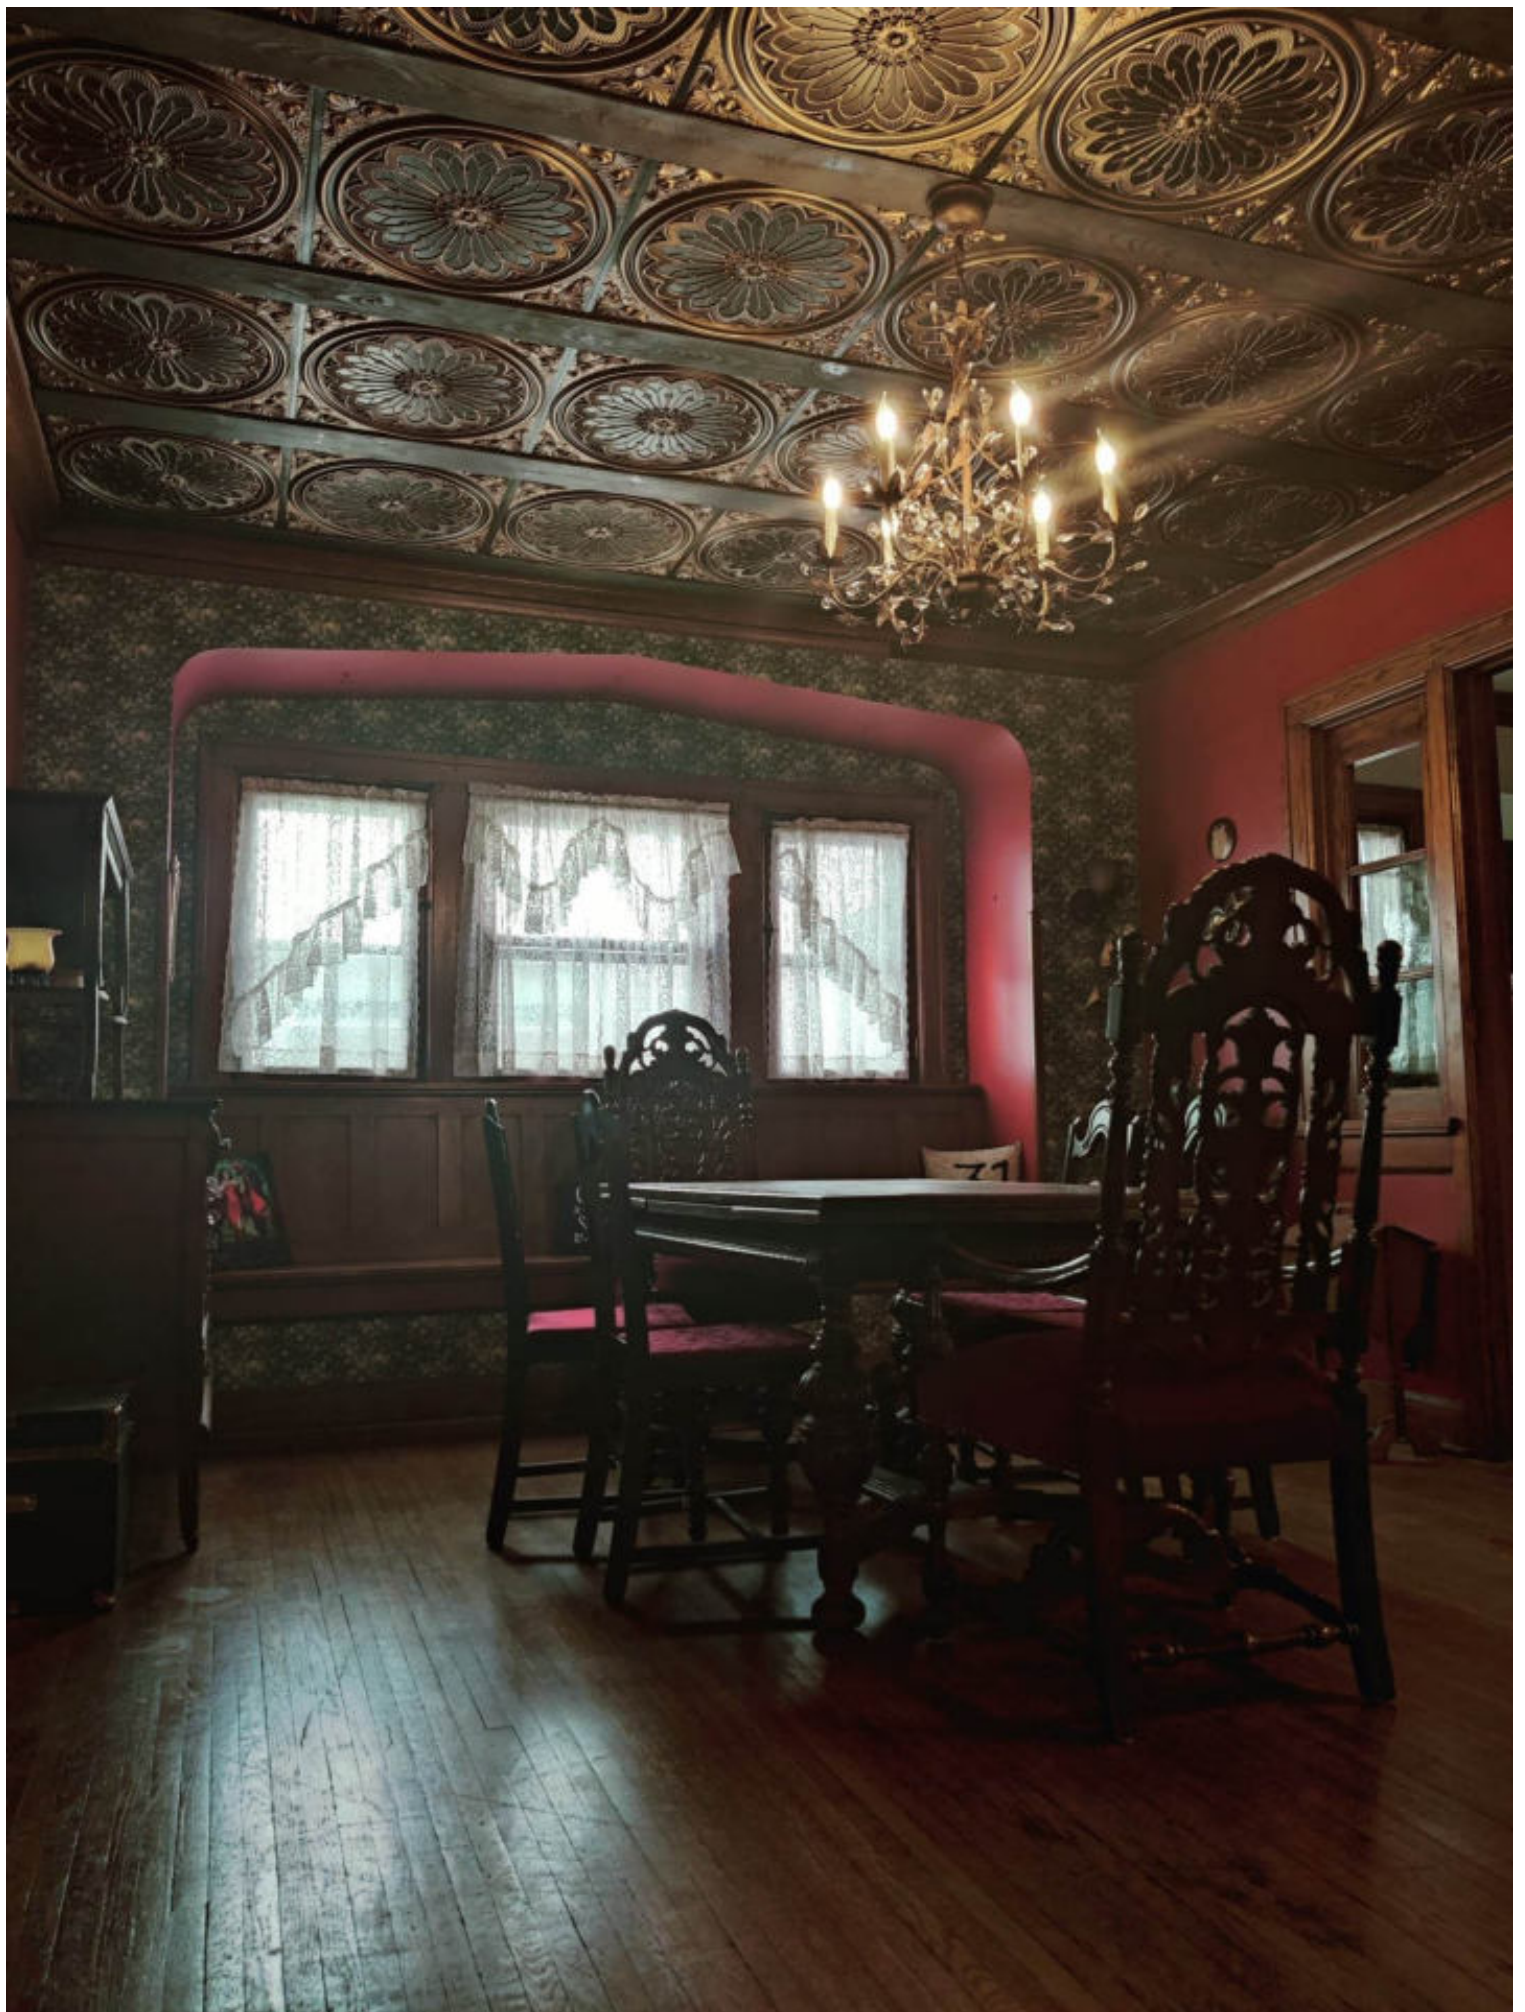

Photo Gallery

Decorative Cilling tiles

All Products Are Class - A Fire Rated

Office :

"Bansi", Shiv Srushti Park-1,
Pedak Road, Rajkot-360003

info@novadecorative.com

www.novadecorative.com

+91 955 80 11107