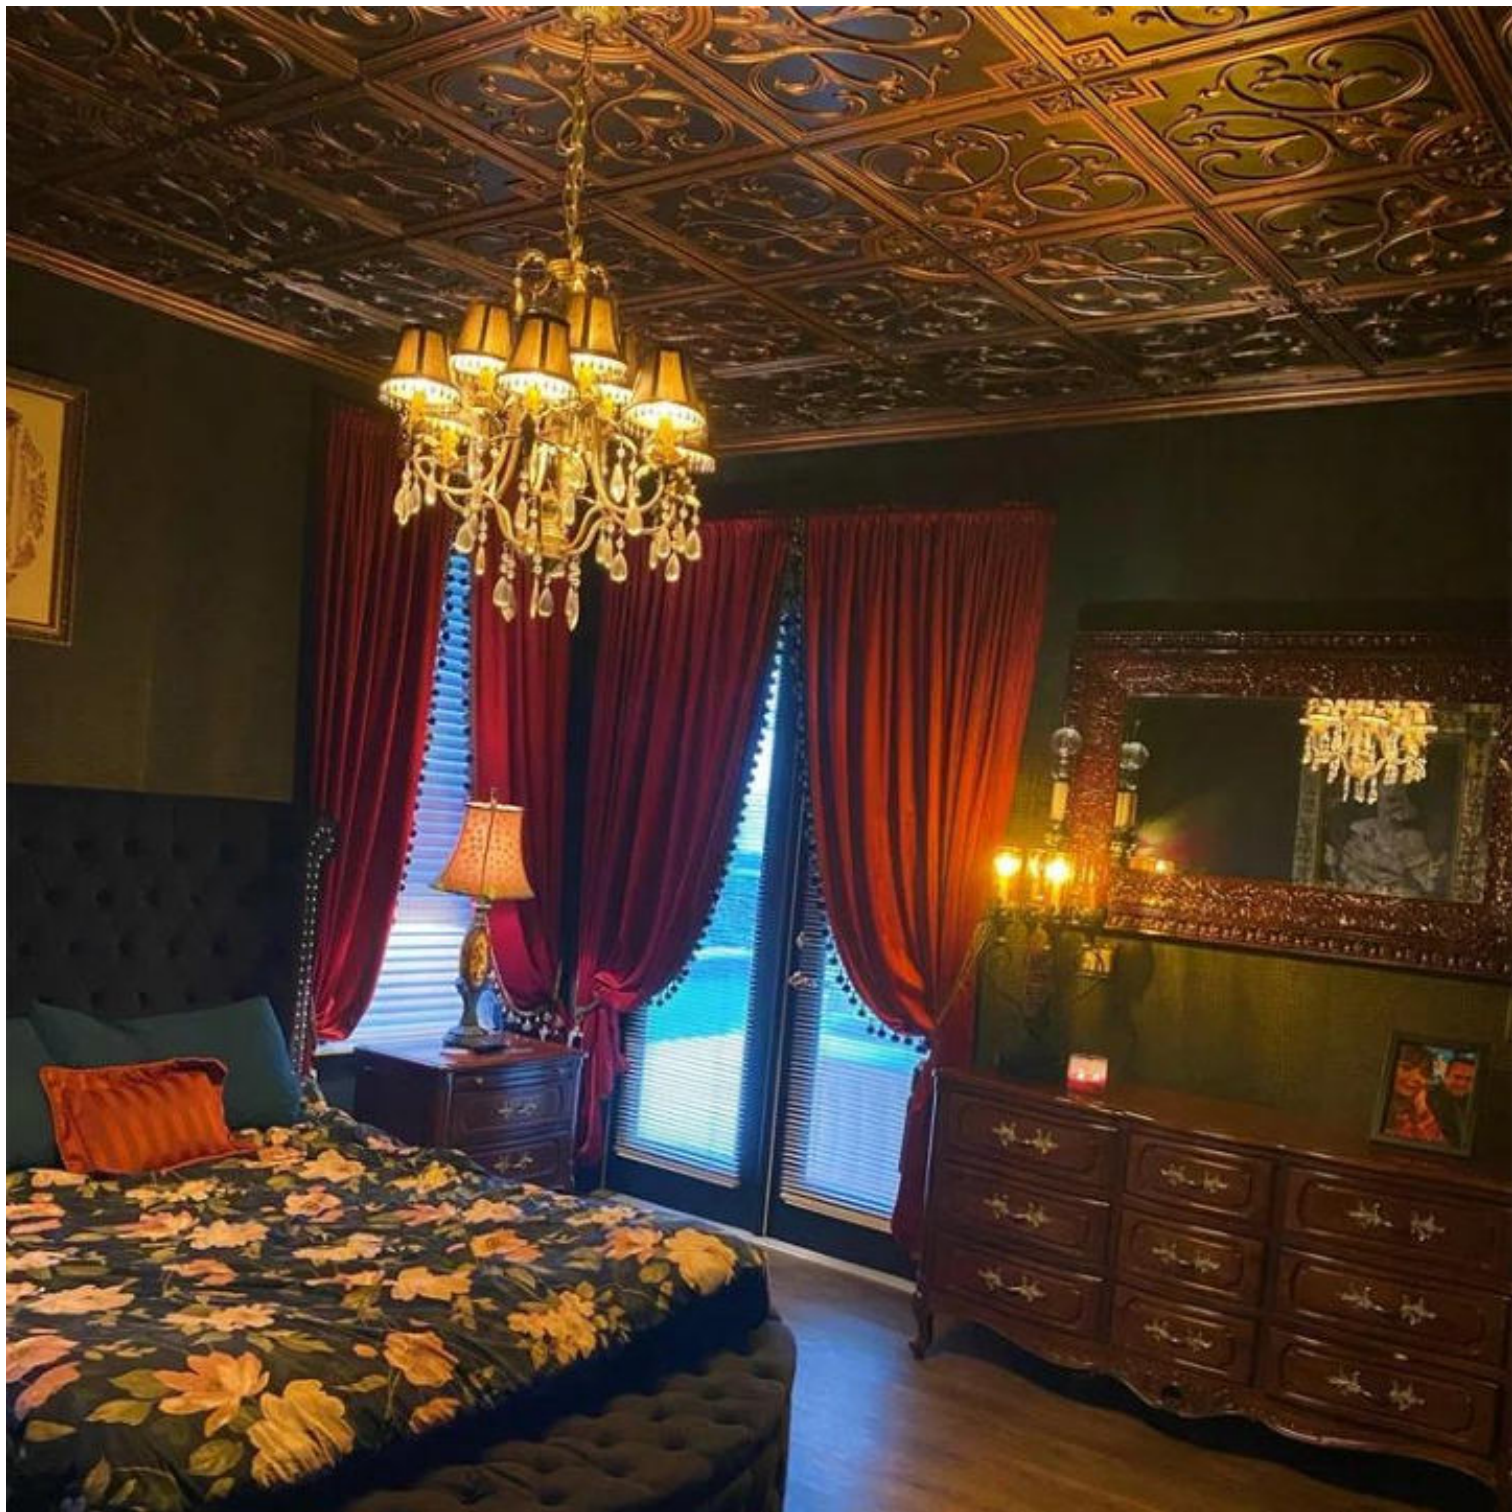

Photo Gallery

Decorative Cilling tiles

All Products Are Class - A Fire Rated

Office :

"Bansi", Shiv Srushti Park-1,
Pedak Road, Rajkot-360003

info@novadecorative.com

www.novadecorative.com

+91 955 80 11107