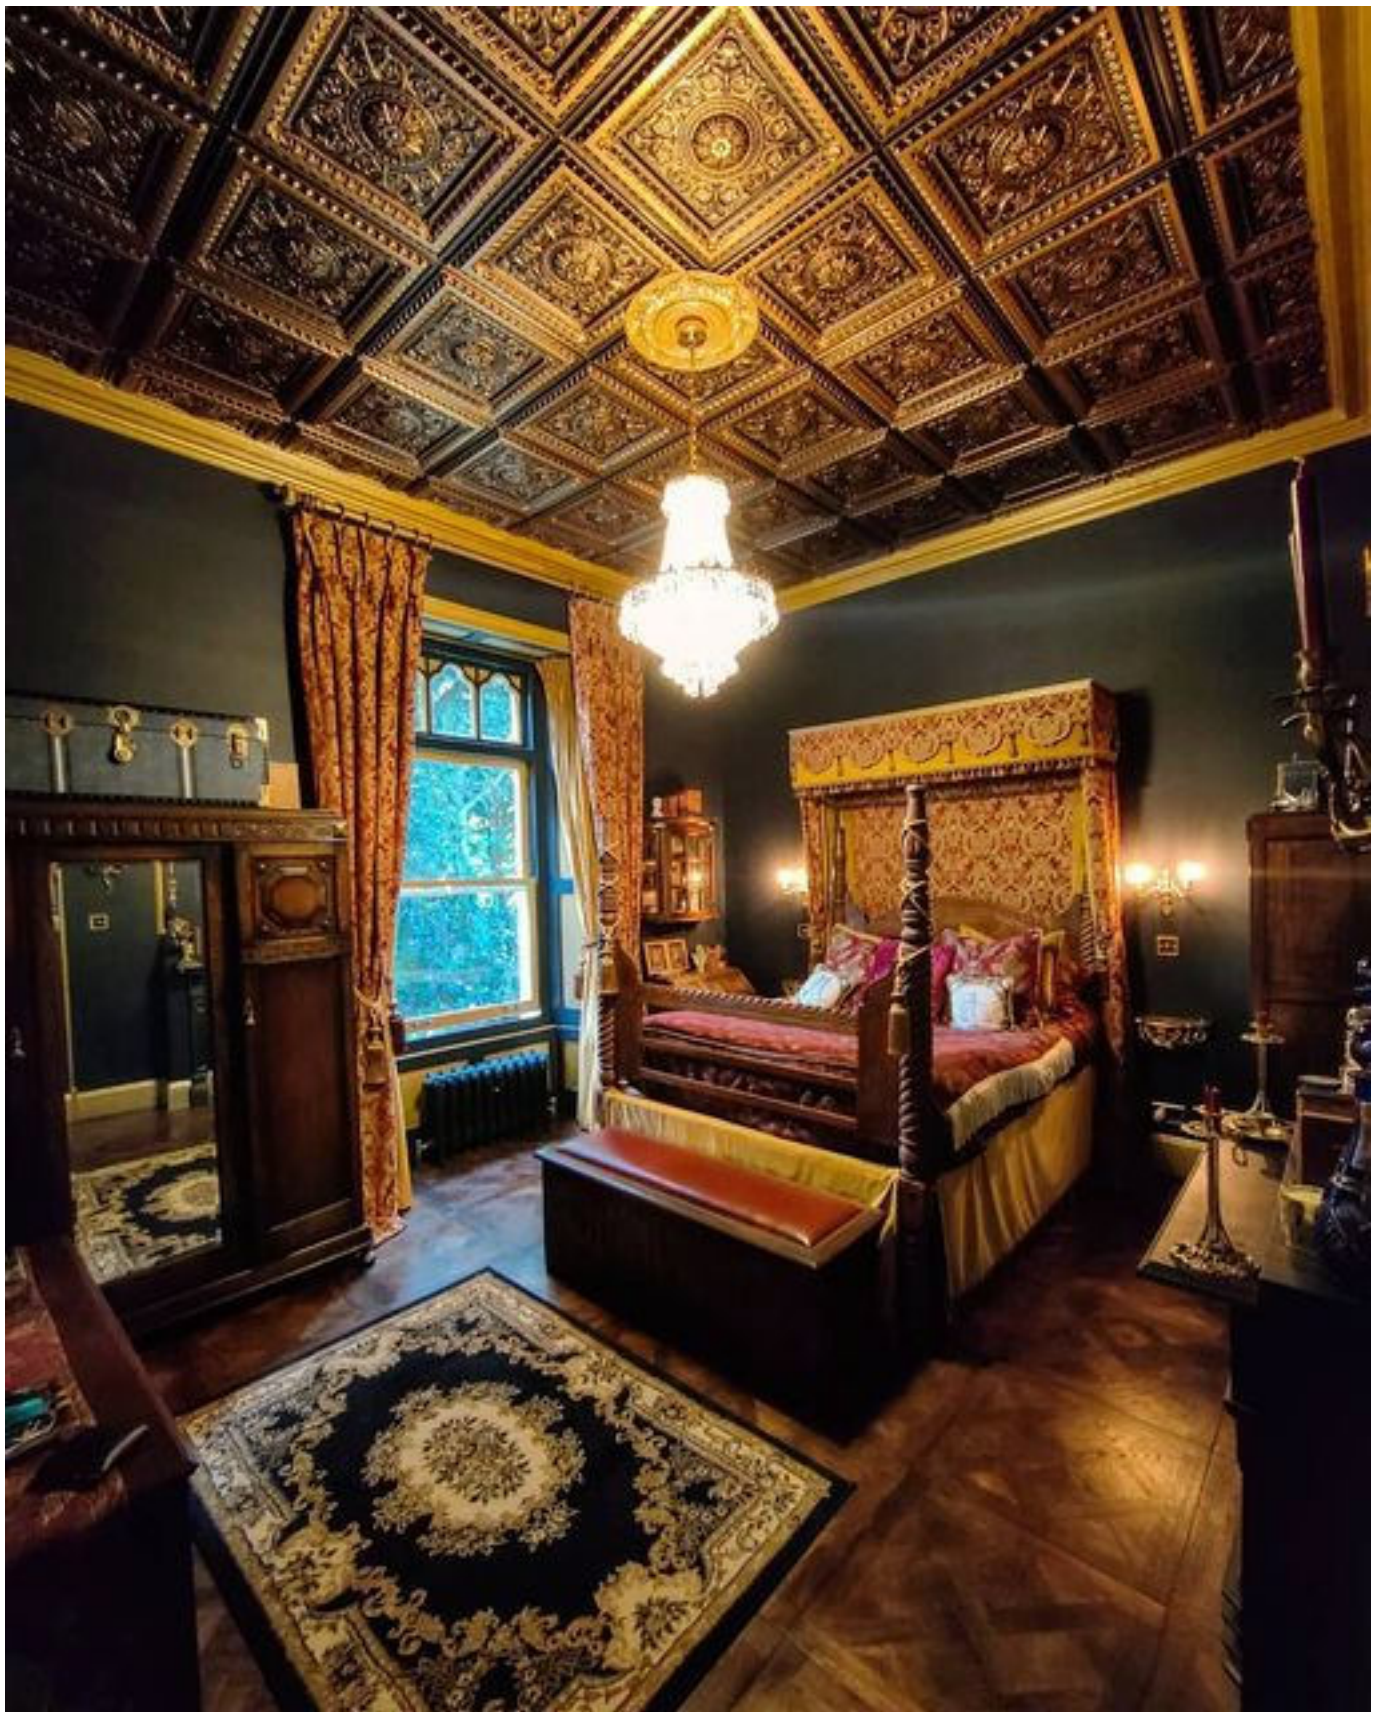

Photo Gallery

Decorative Cilling tiles

All Products Are Class - A Fire Rated

Office :

"Bansi", Shiv Srushti Park-1,
Pedak Road, Rajkot-360003

info@novadecorative.com

www.novadecorative.com

+91 955 80 11107