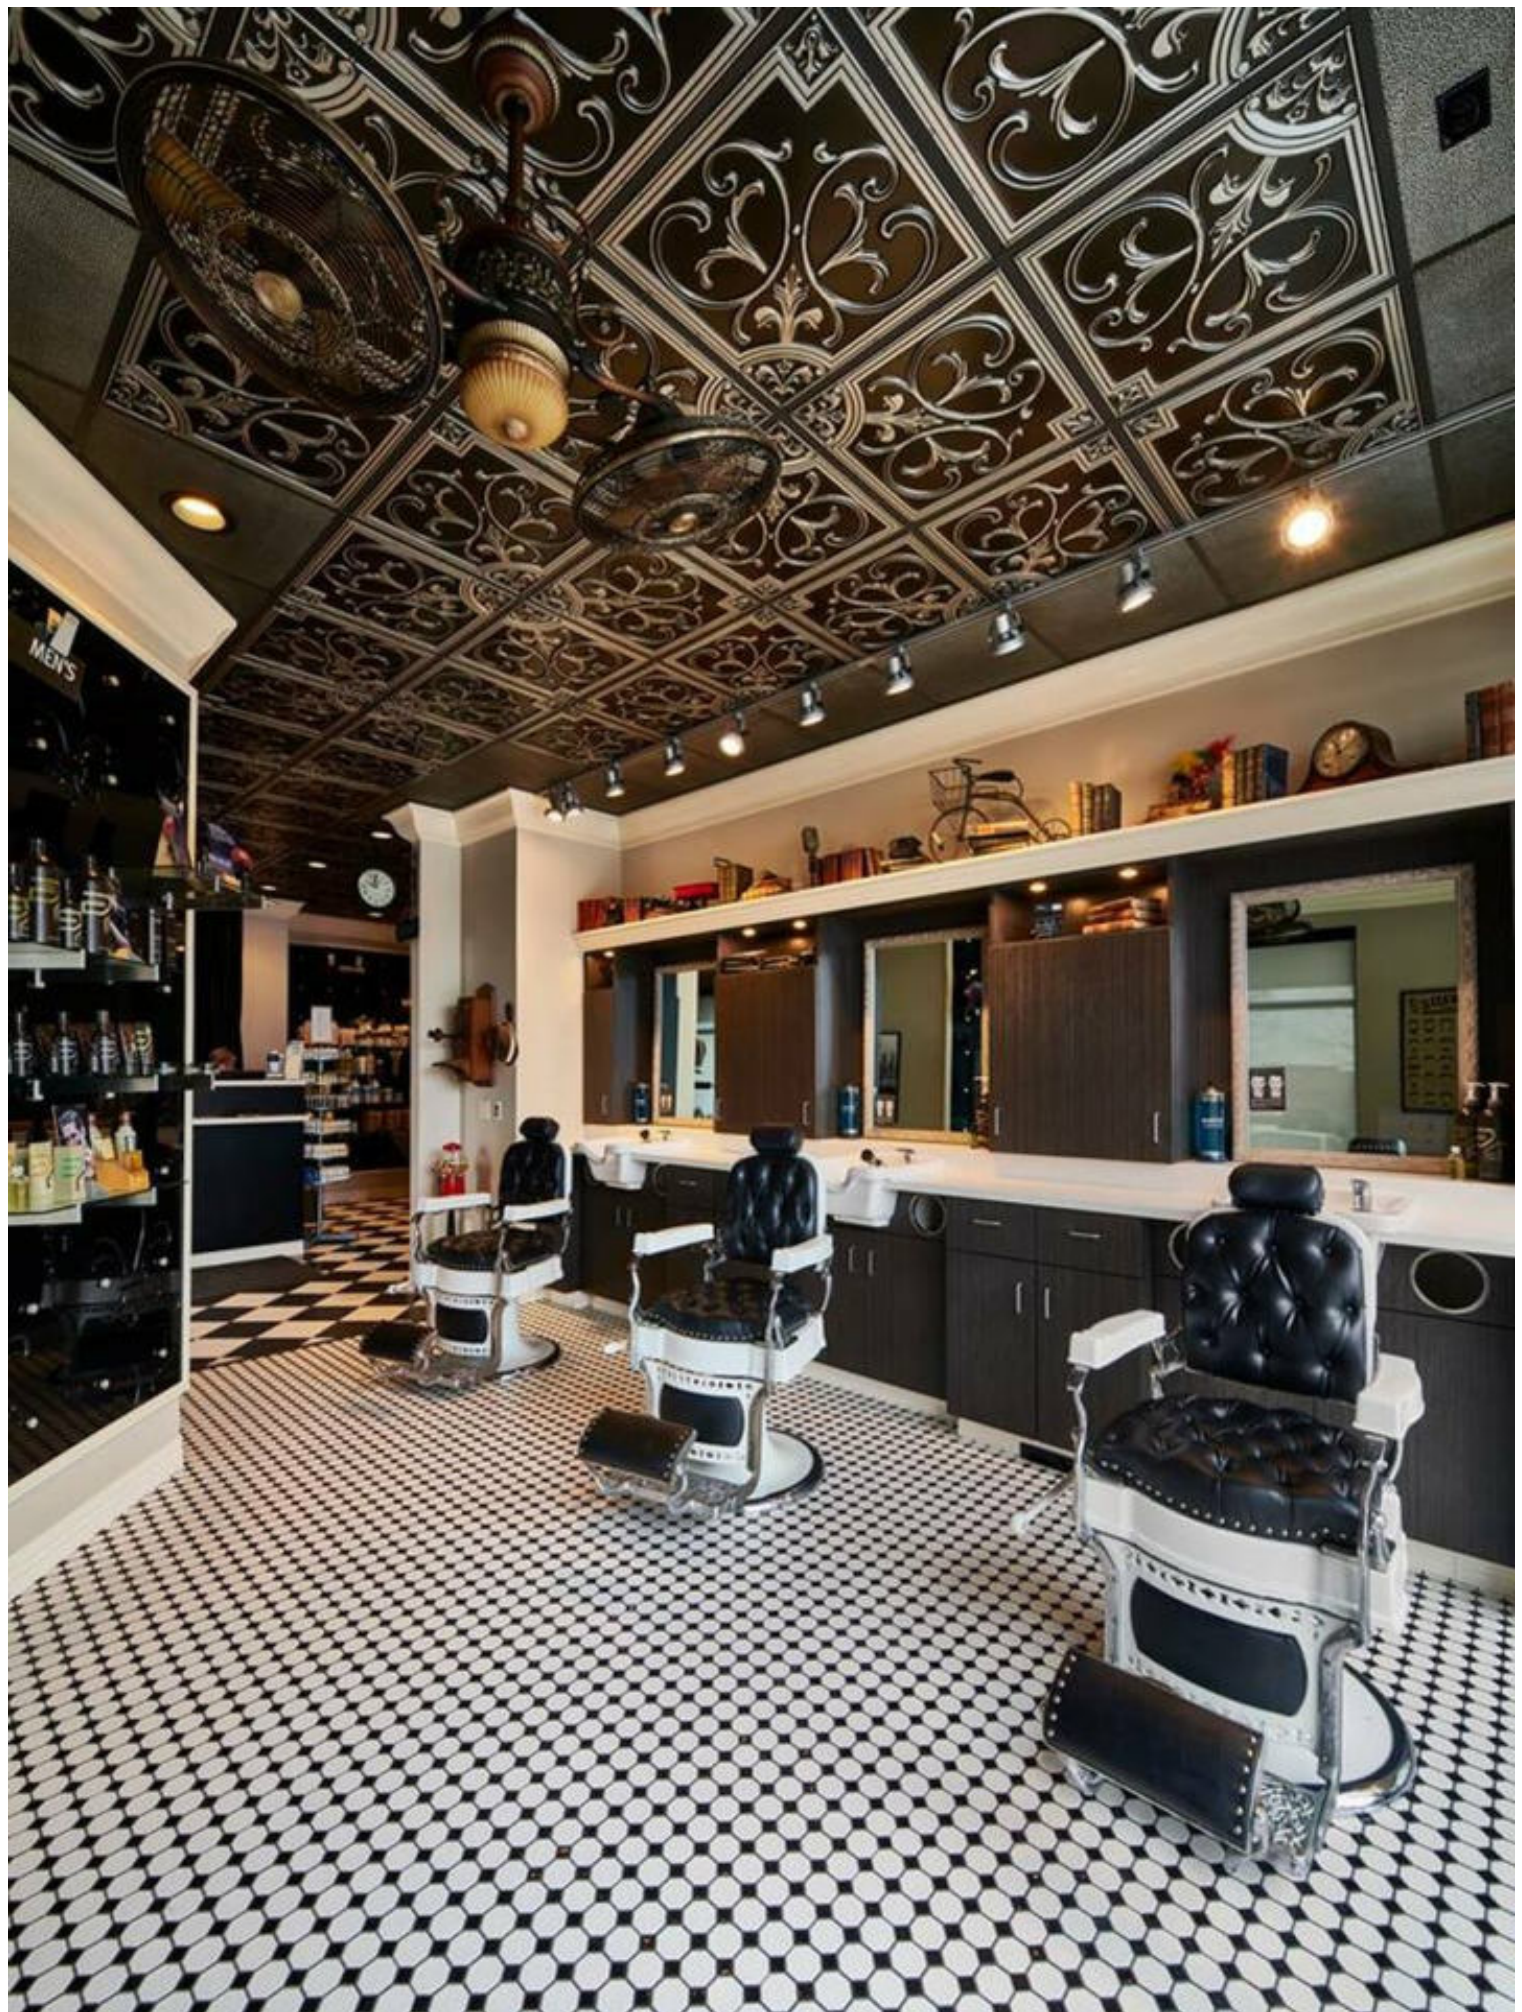

Photo Gallery

Decorative Cilling tiles

All Products Are Class - A Fire Rated

Office :

"Bansi", Shiv Srushti Park-1,
Pedak Road, Rajkot-360003

info@novadecorative.com

www.novadecorative.com

+91 955 80 11107