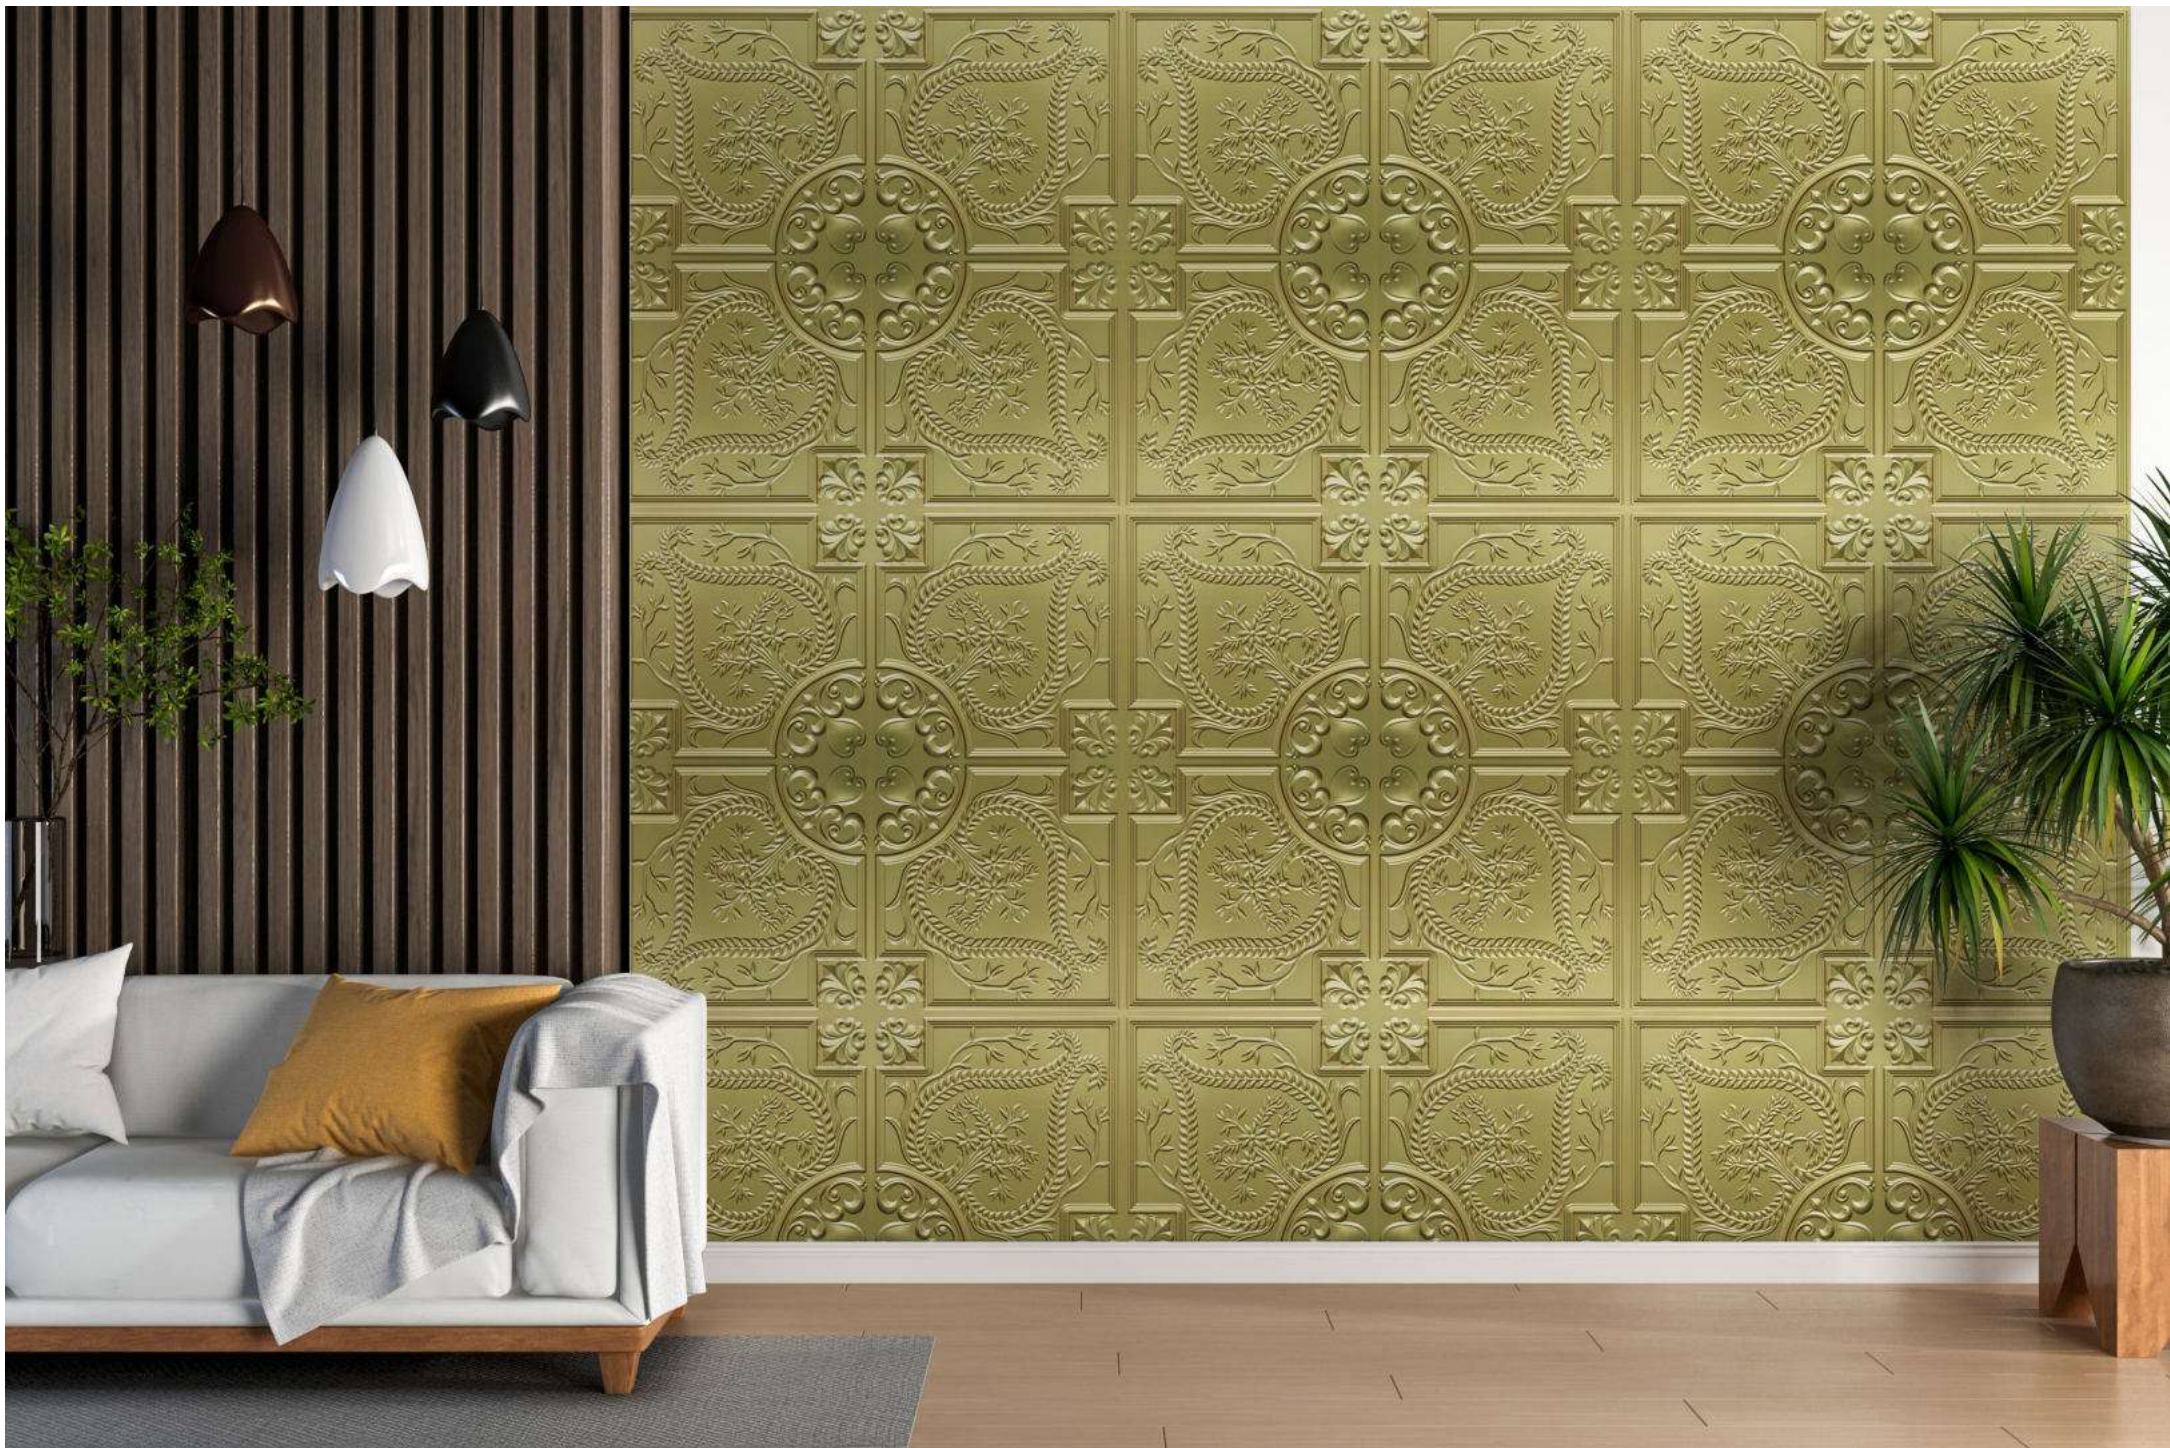

Photo Gallery

Decorative Wall Panels

All Products Are Class - A Fire Rated

Office :

"Bansi", Shiv Srushti Park-1,
Pedak Road, Rajkot-360003

info@novadecorative.com

www.novadecorative.com

+91 955 80 11107