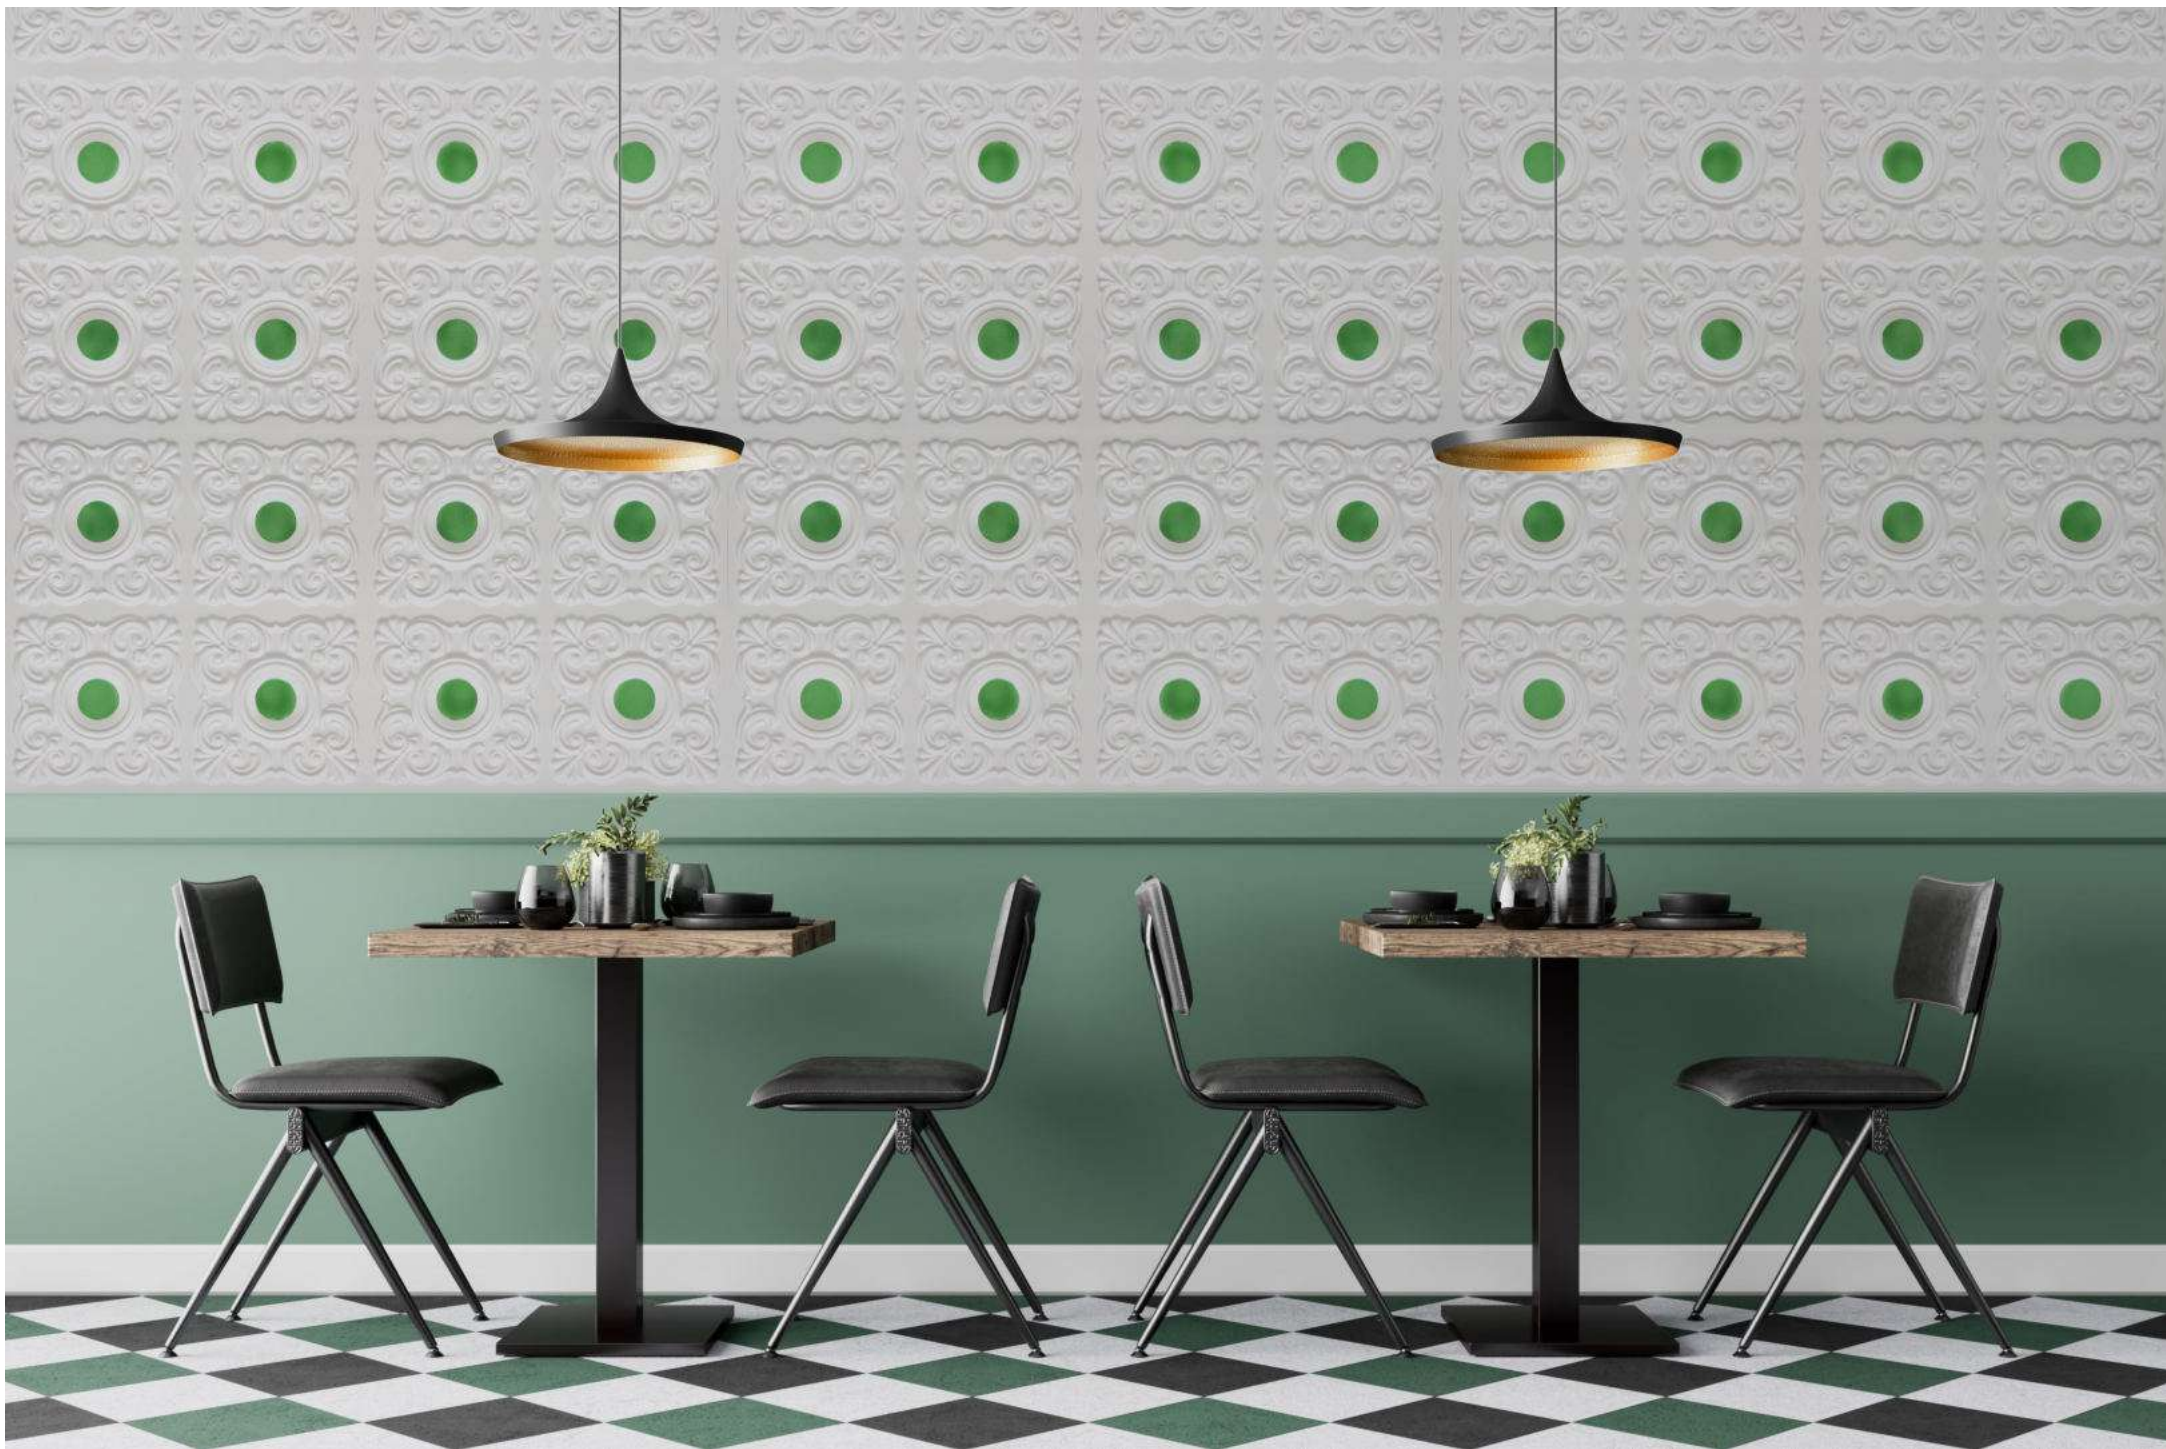

Photo Gallery

Decorative Wall Panels

All Products Are Class - A Fire Rated

Office :

"Bansi", Shiv Srushti Park-1,
Pedak Road, Rajkot-360003

info@novadecorative.com

www.novadecorative.com

+91 955 80 11107