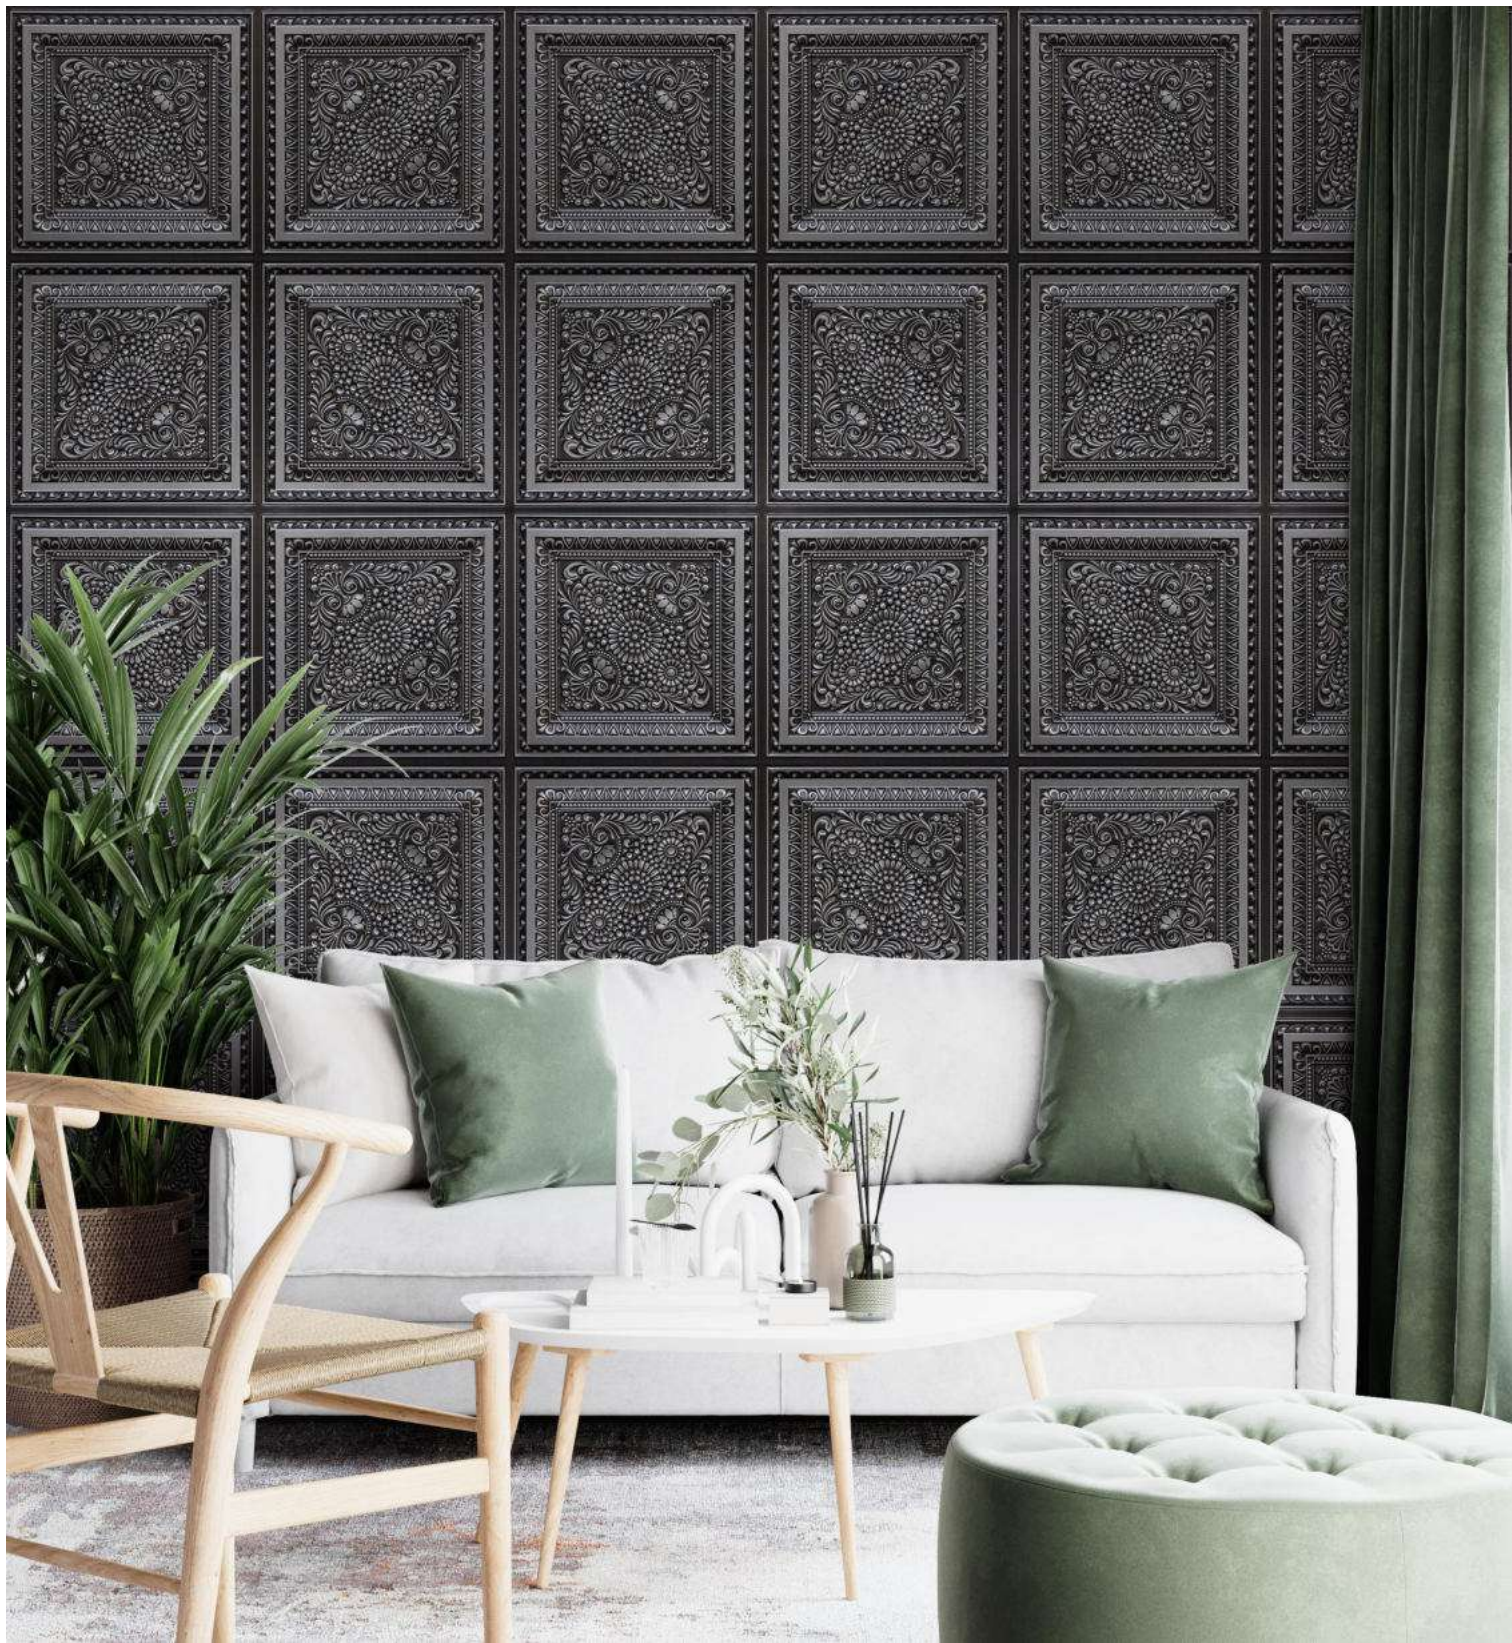

Photo Gallery

Decorative Wall Panels

All Products Are Class - A Fire Rated

Office :

"Bansi", Shiv Srushti Park-1,
Pedak Road, Rajkot-360003

info@novadecorative.com

www.novadecorative.com

+91 955 80 11107