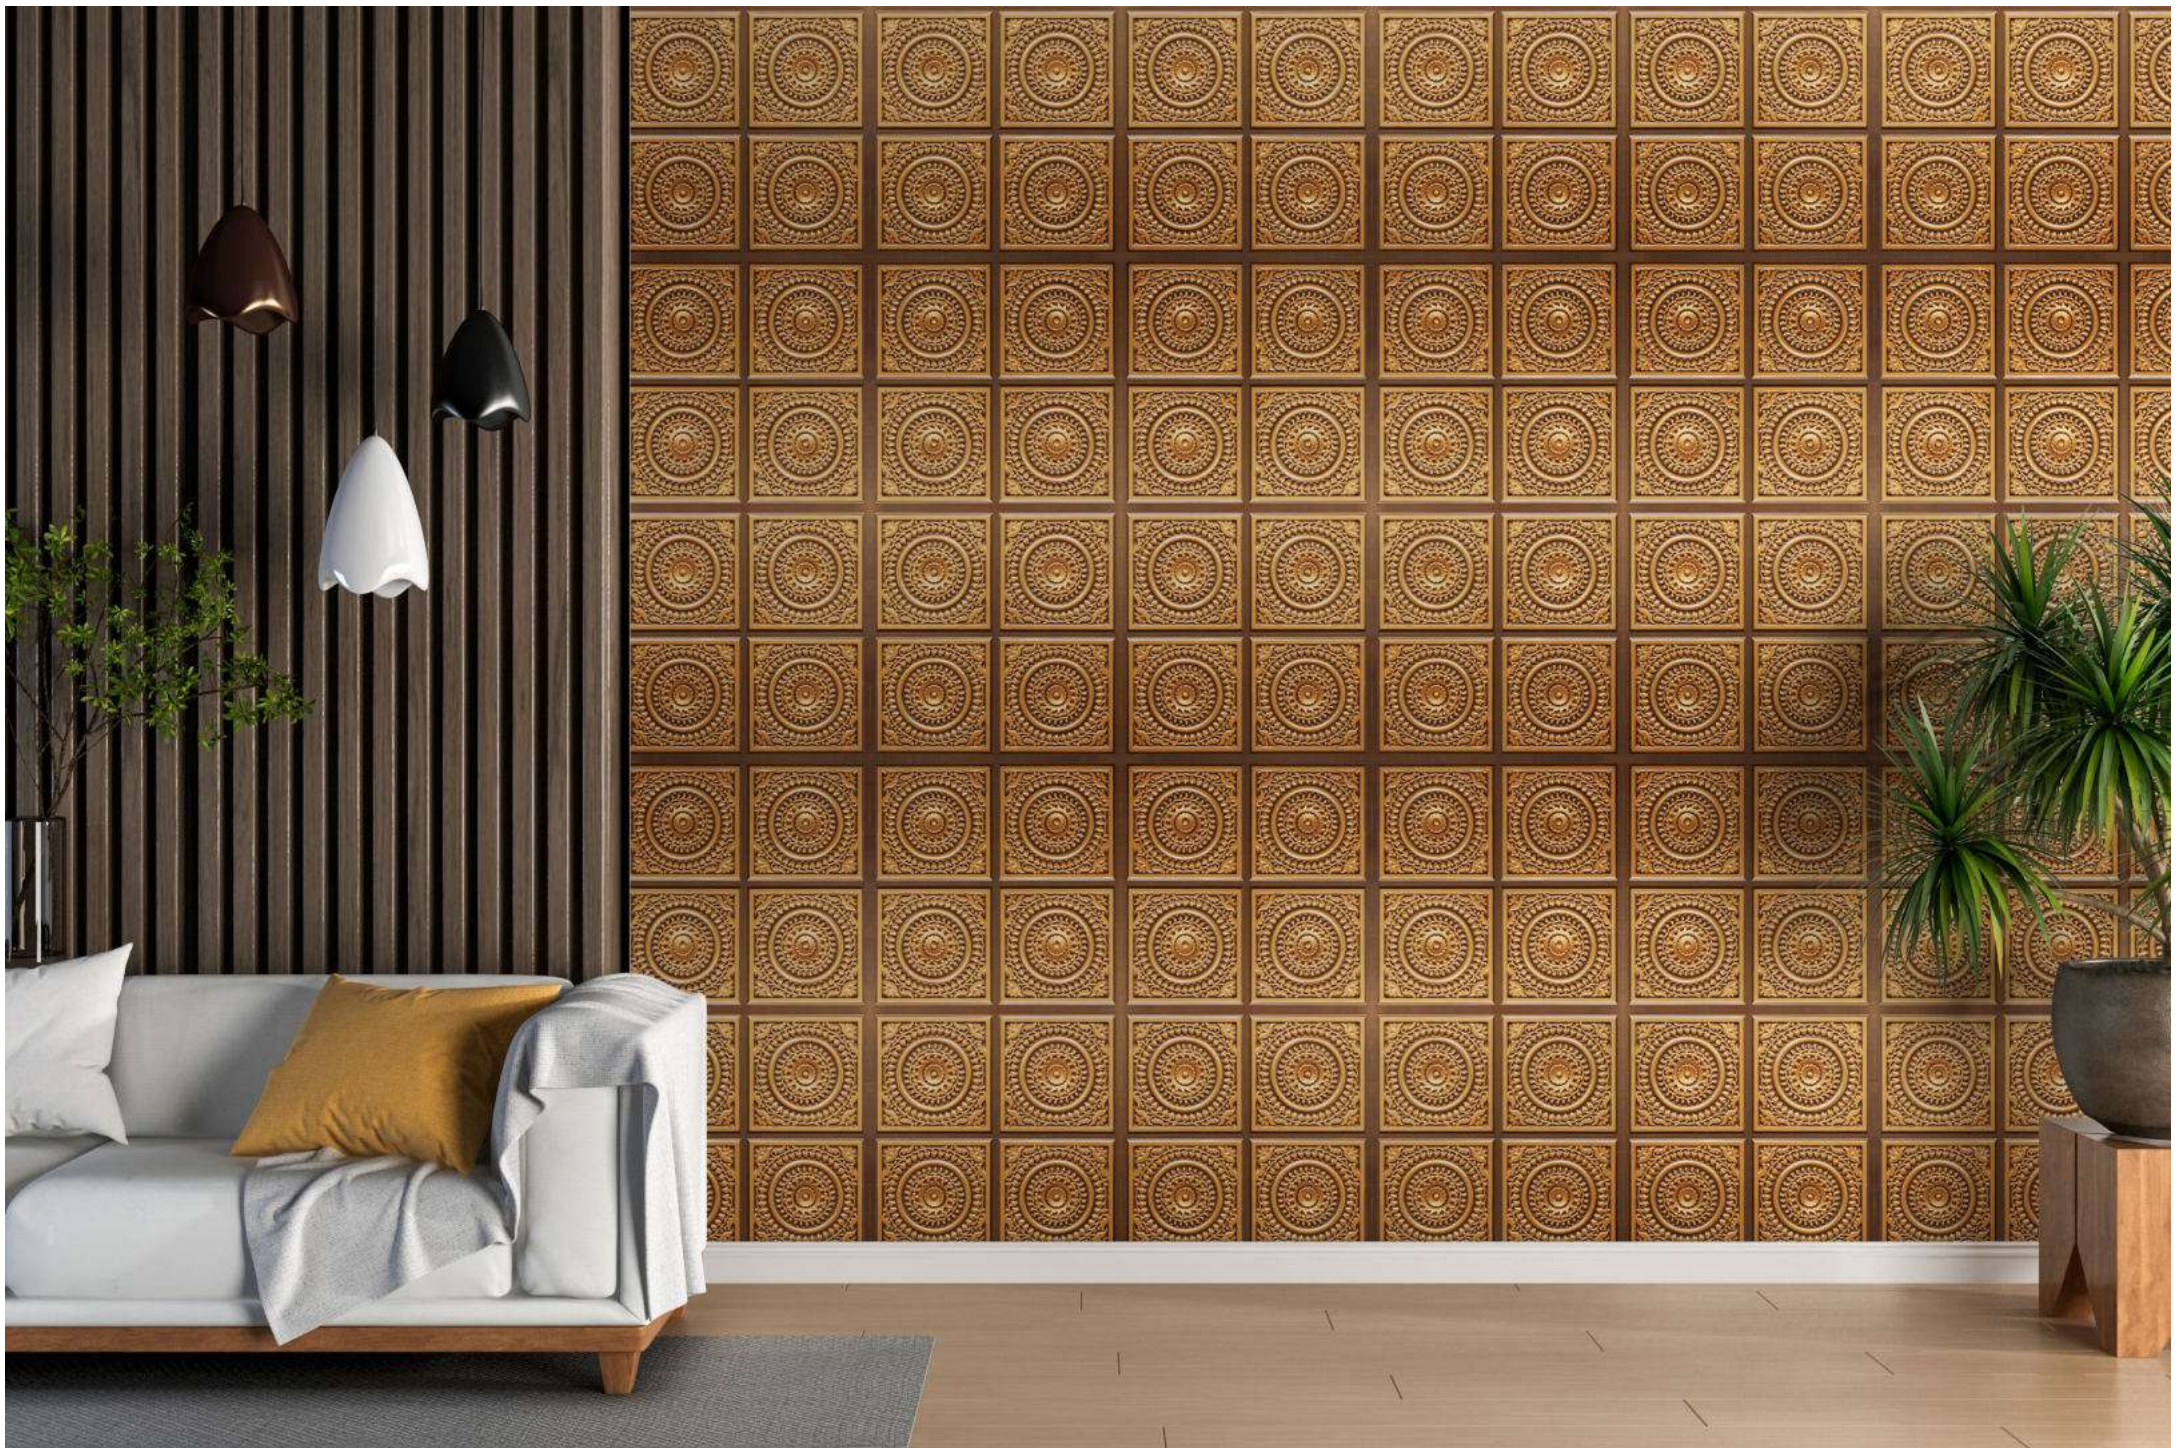

Photo Gallery

Decorative Wall Panels

All Products Are Class - A Fire Rated

Office :

"Bansi", Shiv Srushti Park-1,
Pedak Road, Rajkot-360003

info@novadecorative.com

www.novadecorative.com

+91 955 80 11107