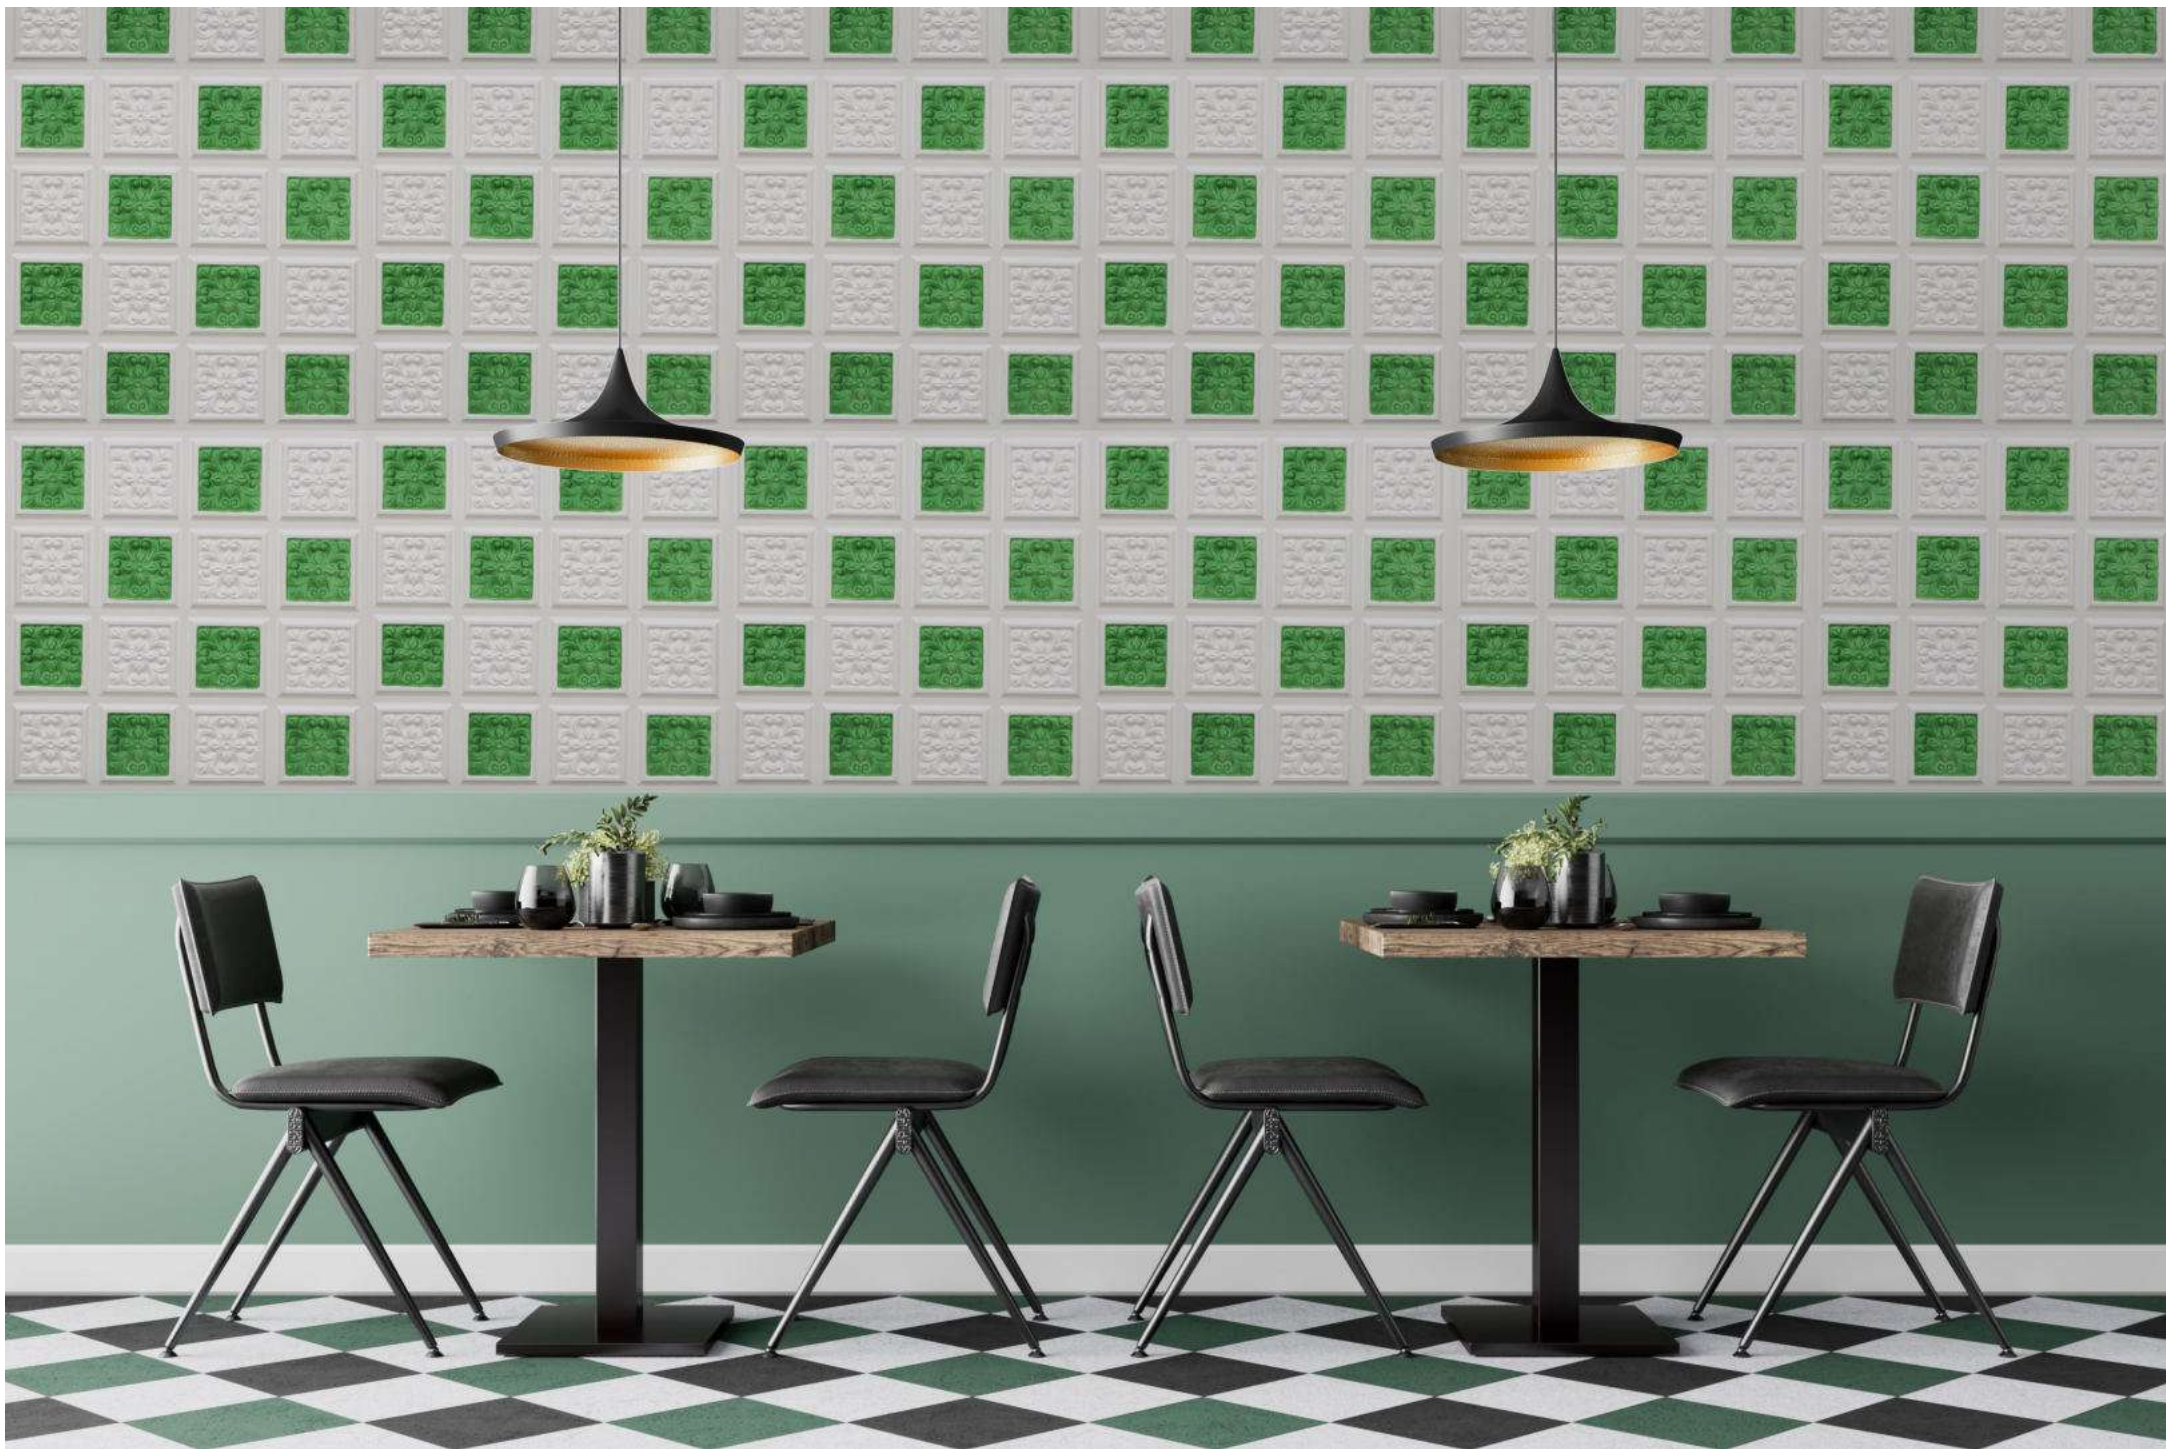

Photo Gallery

Decorative Wall Panels

All Products Are Class - A Fire Rated

Office :

"Bansi", Shiv Srushti Park-1,
Pedak Road, Rajkot-360003

info@novadecorative.com

www.novadecorative.com

+91 955 80 11107